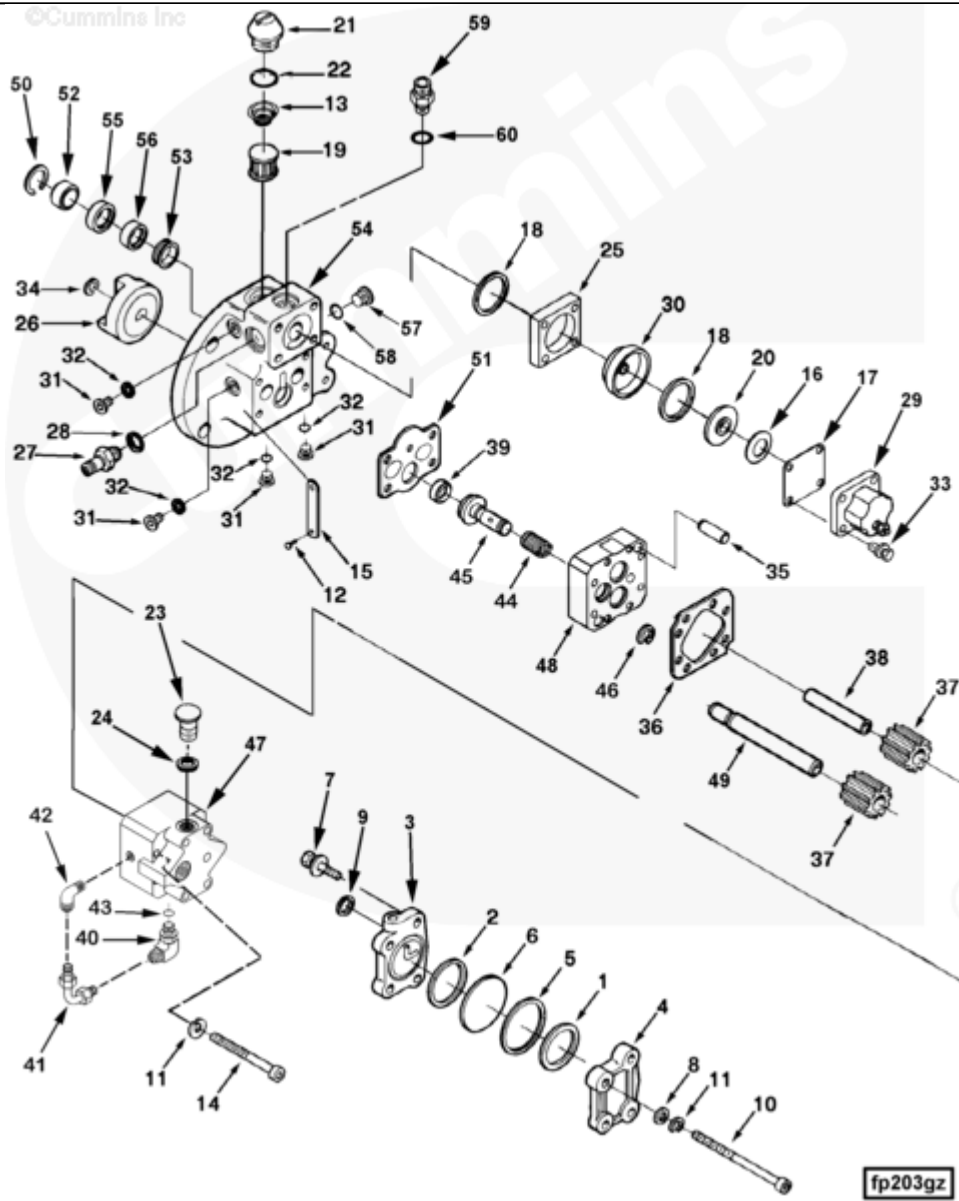

[SMALL](#) | [MEDIUM](#) | [LARGE](#)

Cart	Ref No	Part Number	Part Description	Required	Remarks
View My Cart					
		FP2961-03	Fuel Pump		

					Fuel Pump
					Fuel Inlet Restriction Sensor
					Prov: No
					Fuel Pump Type: Celect
					Fuel Filter Loc: Remote from
					Fuel Pump
					Fuel Temp Sensor Provision:
					Yes
					Fuel Shutoff Valve Volts: 12
					Fuel Valve Terminal
					Provision: Single/Internal
					Ground
					External Drain Tube Loc: Top
					of Gear Pump
<input type="checkbox"/>		BM76340	Fuel Pump Damper	1	
<input type="checkbox"/>	1	100099	Rectangular Ring Seal	1	
<input type="checkbox"/>	2	139988	Rectangular Ring Seal	1	
<input type="checkbox"/>	3	153336	Fuel Pump Damper Body	1	
<input type="checkbox"/>	4	153338	Fuel Pump Damper Cover	1	
<input type="checkbox"/>	5	160514	Plain Washer	1	1 11/16 in.
<input type="checkbox"/>	6	202897	Fuel Pump Damper Diaphragm	1	
<input type="checkbox"/>	7	3017051	Captive Washer Cap Screw	2	1/4 - 20 X 1 1/8 in.
<input type="checkbox"/>	8	70704	Plain Washer	2	1/4 in.
<input type="checkbox"/>	9	151900	Rectangular Ring Seal	1	
<input type="checkbox"/>	10	153346	Socket Head Cap Screw	2	1/4 - 20 X 4 in.
<input type="checkbox"/>	11	181466	Lock Washer	4	1/4 in.
<input type="checkbox"/>		4010254	Fuel Pump	1	
<input type="checkbox"/>	12	S 2286	Drive Screw	2	3/16 in.